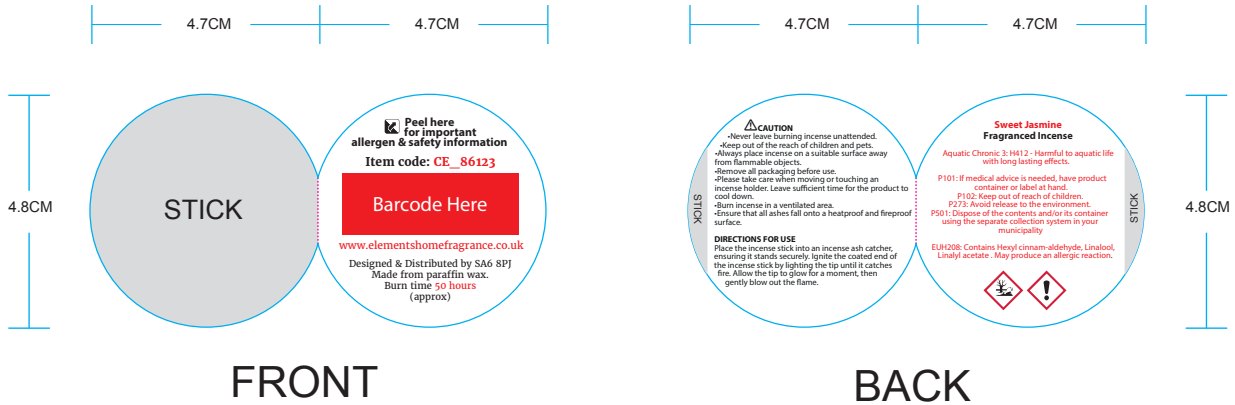

Incense warning - Cone

CAUTION

- •Never leave burning incense unattended.
- •Keep out of the reach of children and pets.
- •Always place incense on a suitable surface away from flammable objects.
- •Remove all packaging before use.
- •Please take care when moving or touching an incense holder. Leave sufficient time for the product to cool down.
- •Burn incense in a ventilated area.
- •Ensure that all ashes fall onto a heatproof and fireproof surface.

WARNING: May cause irritation if in direct contact with eyes.

DIRECTIONS FOR USE

Place the incense cone into an incense holder, ensuring it stands securely. Ignite the top end of the incense cone by lighting the tip until it catches fire. Allow the tip to glow for a moment, then gently blow out the flame. Enjoy the fragrant aroma as the incense cone releases its scent into the air.